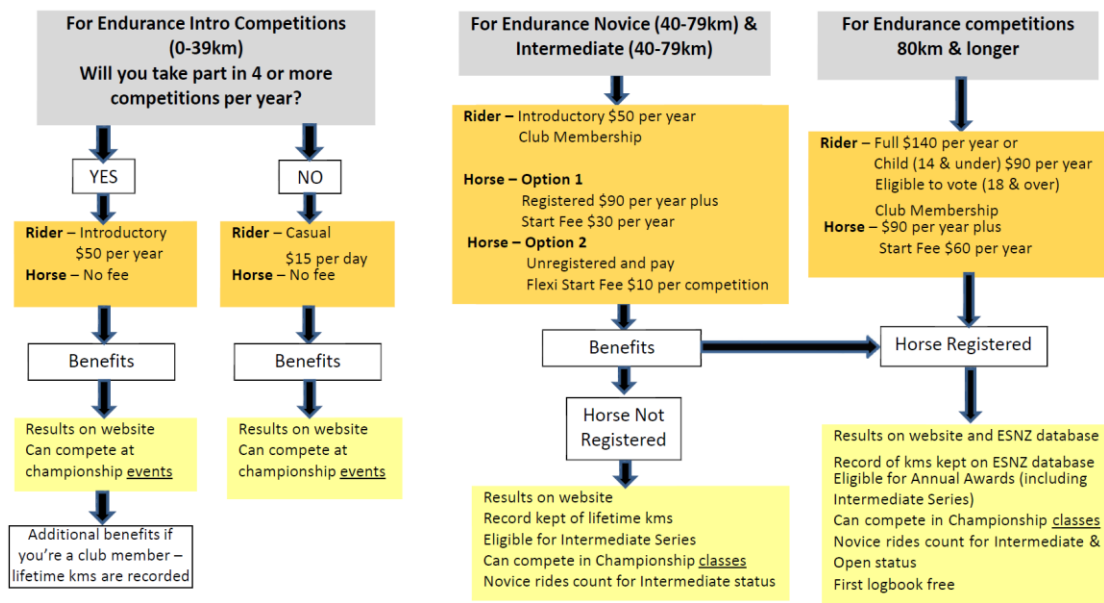

This is a good, flowing course across farmland, with a considerable amount of flat, some hill work, and a small proportion of road verges (quiet back roads).

Please note using Waireka Ride Base – bring your own drinking water

Directions - Coming from Masterton or south - head north on Ngaumutawa Rd turn left into Akura Rd, then left into Kibblewhite Rd, then right soon after into Matahiwi Rd

- Coming from north of Masterton - travel south on Paierau Rd, turn right into Kibblewhite Rd then right into Matahiwi Rd
- Once on Matahiwi Road go about 8 km - just past Te Hau Road

Pot Luck Tea Saturday Night – All Welcome

Overnight camping available –Yarding at the ride base must meet mandatory standards – see ESNZ website for requirements No Dogs Please

Contacts: Shane Dougan - 06 370 8555 or 0272 474 484
Frank Aldridge - 0274 303 838

Endurance Membership & Registration
Proposed effective from 1st August 2020

Note: Riders and horses can compete at levels lower than what they are qualified for