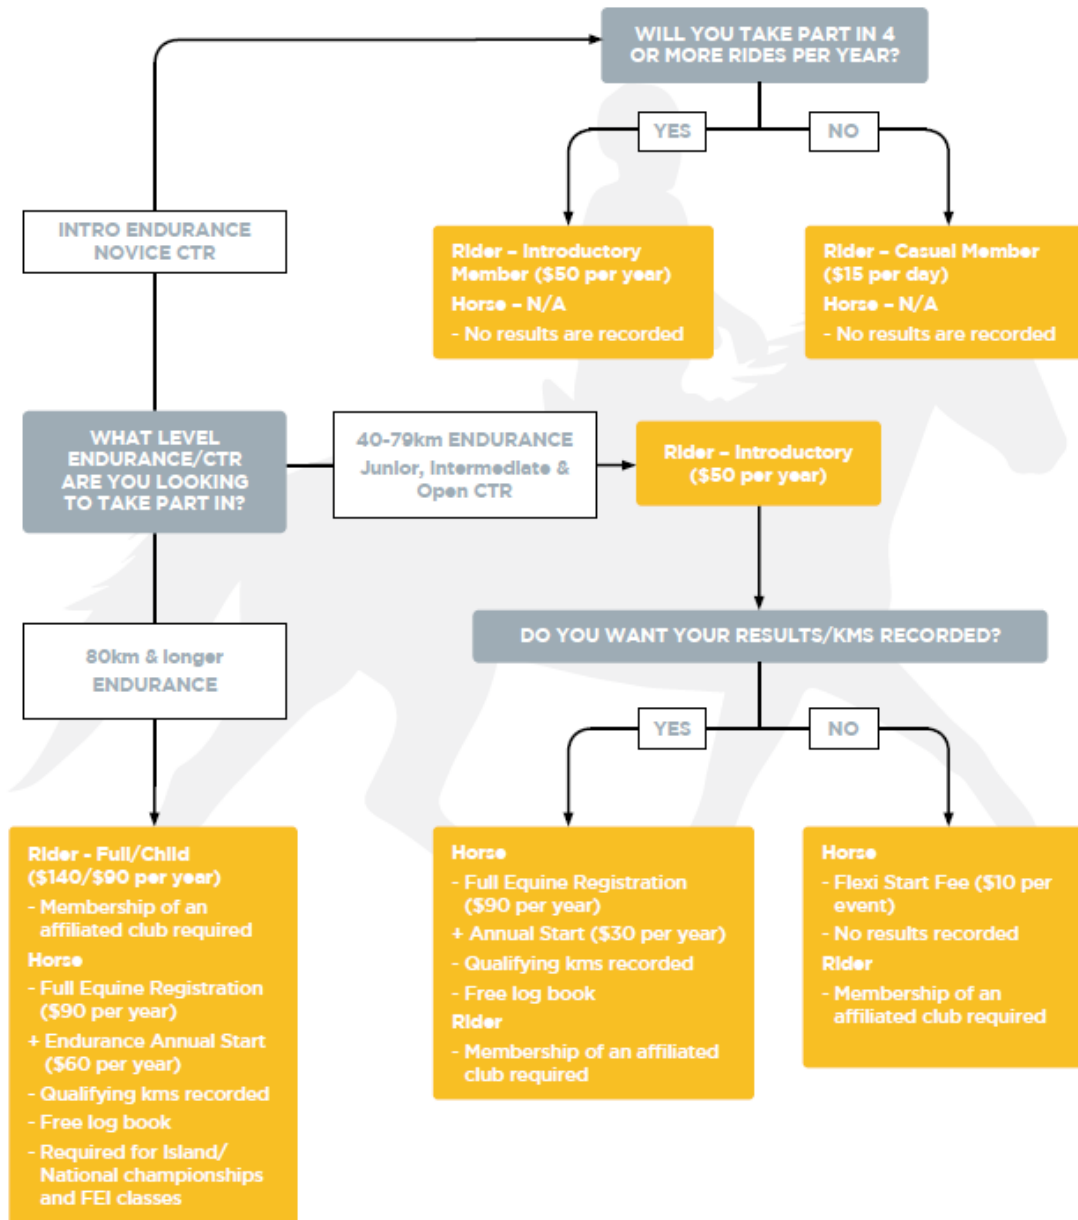

Endurance/ CTR

Do I/my horse need to be registered?