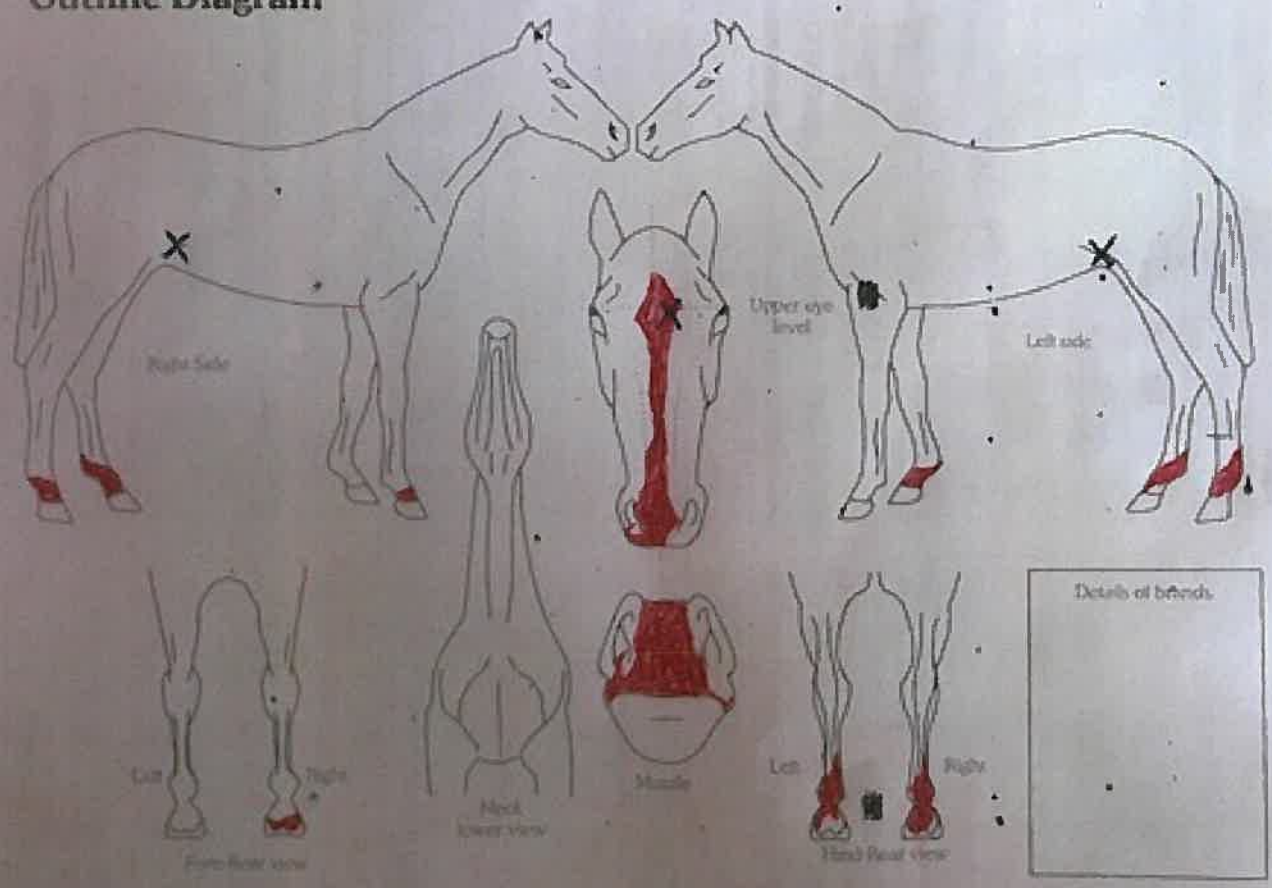

Outline Diagram

Completed by: Christie Green
Date: 20.02.2018

Address: 1539 SH16 RD2
Helensville Auckland
0875