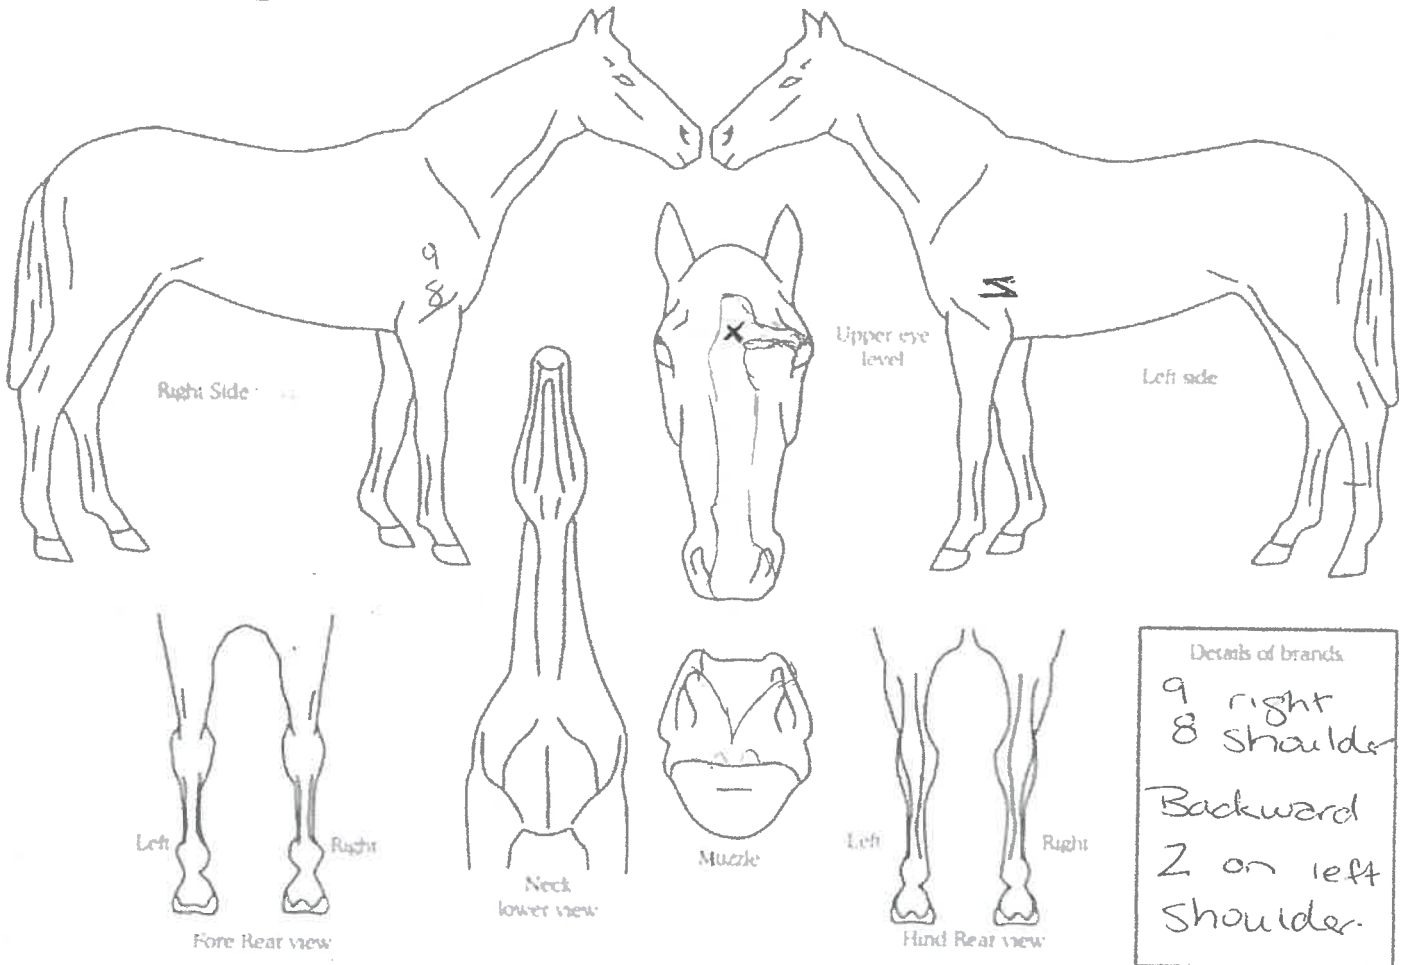

Name: Beyond The Roses
ESNZ ID: 289081

22.10.2020
EQUESTRIAN SPORTS
NEW ZEALAND
Thoroughbred

D.o.B. 01.08.2008 (M) 162.5u.

Sire: Shinko King Dam: Sire of Dam:

Head: Blaze that deviates horizontally over left eye

Left fore:

Right fore:

Left hind:

Right hind:

Body Markings:

Microchip Number (if applicable):

Markings to be drawn in RED. Brands sketched in place and in detail box. Whorls marked with X in BLACK. Scars with an arrow.

Outline Diagram

Completed by:

Name: Gina C. Roburson, DVM.

Date:

Signature:

Address: