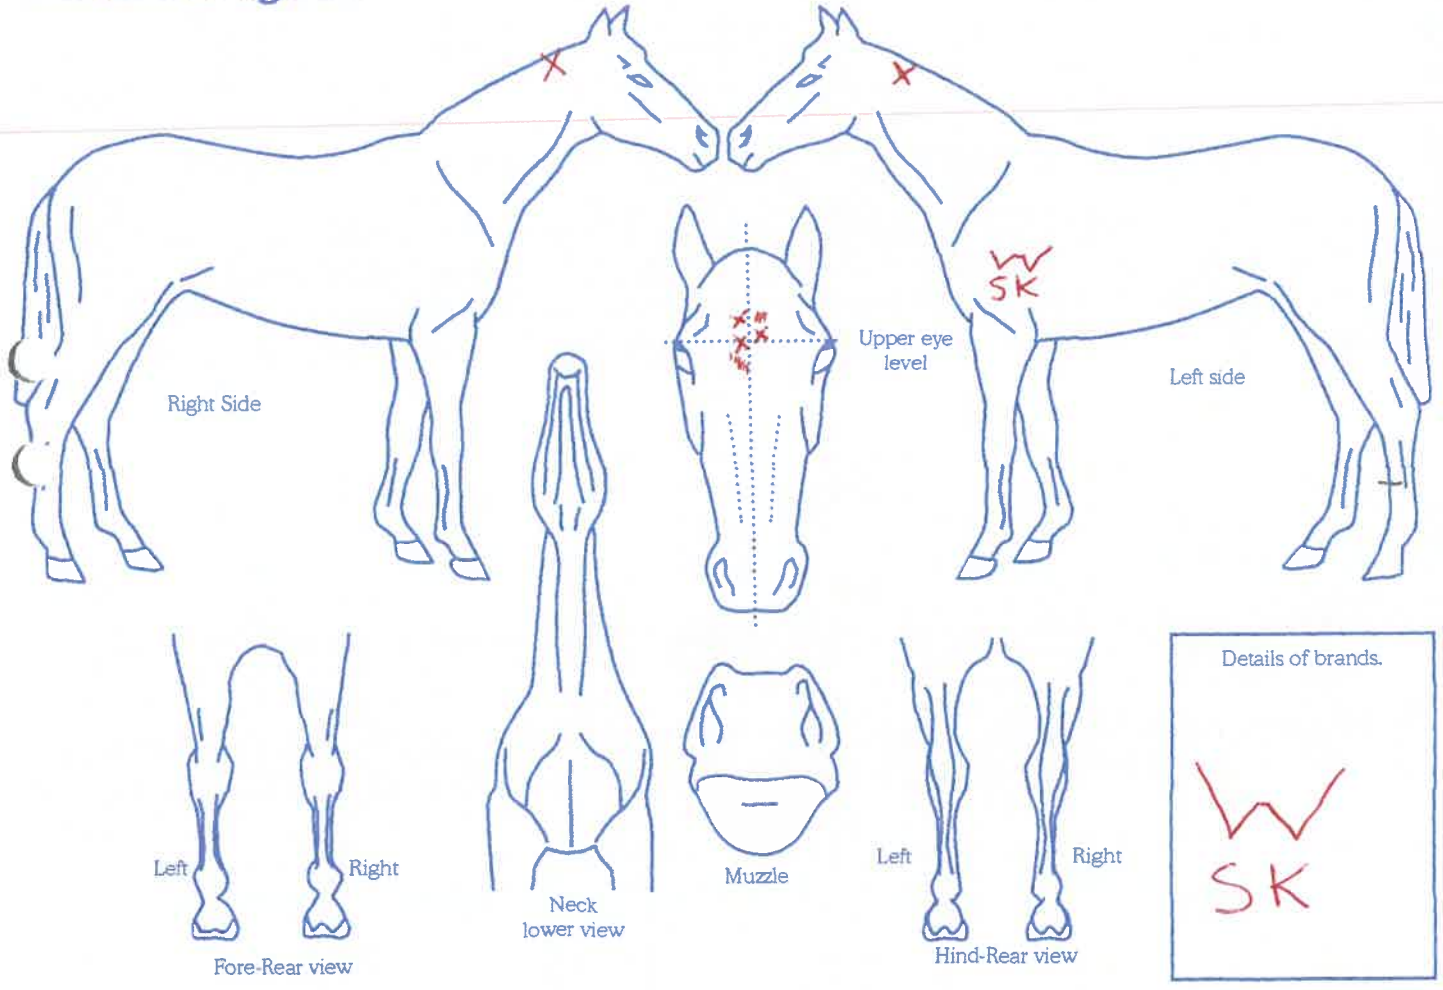

Name of Horse: Kinnordy Golda
ESNZ Registration Number: 240473

Signature & Stamp of Equestrian Sports New Zealand:
Date: 15 OCT 2014

EQUESTRIANSPORTS

To be completed by Rider, Owner or Person Responsible over 18 years
Date of birth: 3/01/2008 Country of birth: AUS
Colour: Brown Sex: Mare Height: 167.5 cm Breed: Hammillan overian WB

Sire: Gymnastik Star Dam: Kinnordy Dancing Sire of Dam: Daktylus

Head: Whorls right of centre line above and at eye level with few white hairs below.
Whorl left of centre line slightly above eye level with few white hairs above.

Left fore: _____

Right fore: _____

Left hind: _____

Right hind: _____

Markings: Whorl at top of neck on left and right side

Microchip Number (if applicable): 985120029661415

Markings to be drawn in RED. Brands sketched in place and in detail box. Whorls marked with X in BLACK. Scars with an arrow.

Outline Diagram

Completed by:
Name: Sophie de Clifford Address: 962 Opiki, Rd 4
Date: 25-9-14 Palmerston North 4474
Signature: S de Clifford